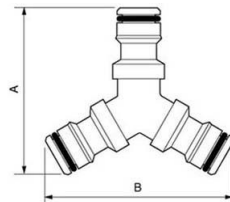

Y connector

Description

Joins 3 couplings

Operating pressure

0 to 10 bar

Flow rate

24 l/min (?P : 0,3 bar with shutter),
33,5 l/min (?P : 0,3 bar without shutter)

ID Passage

9 mm

Temperature

-15°C to +60°C

Construction

Chrome-plated brass body

Description

Reference

ELP 096003

Description

Joins 3 couplings

Dimensions

Reference	A mm	B mm
ELP 096003	61	68