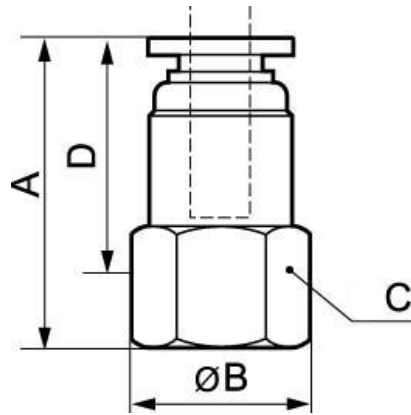

Parallel female straight adaptor - RPD FG

Metric female thread

M5

For tube OD (mm)

4

Operating pressure

0 to 10 bar

Temperature

0°C to + 60°C

Construction

Polymer and nickel-plated brass

Description

Reference	Metric female thread	For tube OD (mm)
RPD FG04M5	M5	4
RPD FG05M5	M5	5
RPD FG06M5	M5	6

Dimensions

Reference	A mm	B mm	C mm	D mm
RPD FG04M5	22	14	12	17
RPD FG05M5	23.5	16.5	14	18.5
RPD FG06M5	23.5	16.5	14	18.5