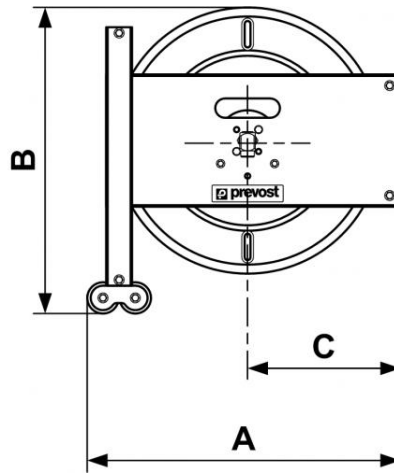

DMO - DGO series - Empty (no hose) - High pressure 304 stainless steel

Outlet BSPP male thread

G 3/8

Weight (kg)

15

Swivel inlet BSPP female thread

G 3/8

Technology

Pipe locked with ratchet stop

Equipped with

Fixed bracket

Capacity (m)

15

Construction

AISI 304 stainless steel case

Description

Reference	Outlet BSPP male thread	Swivel inlet BSPP female thread	Capacity (m)	Weight (kg)
DMO NHPI	G 3/8	G 3/8	15	15
DGO NHPI	G 3/8	G 3/8	20	20

Dimensions

Reference	A mm	B mm	C mm
DMO NHPI	485	475	237
DGO NHPI	485	480	237