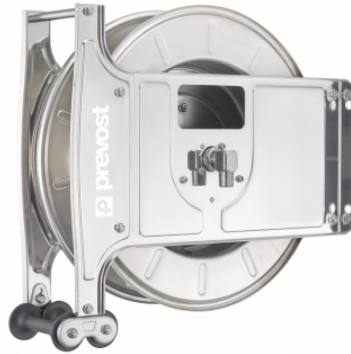

DMO - DGO series - Empty (no hose) - High pressure 304 stainless steel

Outlet BSPP male thread

G 3/8

Weight (kg)

15

Swivel inlet BSPP female thread

G 3/8

Technology

Pipe locked with ratchet stop

Equipped with

Fixed bracket

Capacity (m)

15

Construction

AISI 304 stainless steel case

Description

Reference	Outlet BSPP male thread	Swivel inlet BSPP female thread	Capacity (m)	Weight (kg)
DMO NHPI	G 3/8	G 3/8	15	15
DGO NHPI	G 3/8	G 3/8	20	20

Dimensions

Reference	A mm	B mm	C mm
DMO NHPI	485	475	237
DGO NHPI	485	480	237