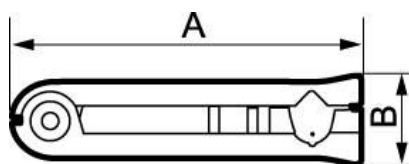

Tube cutter - R22 CT

Description	
Reference	Description
R22 CT	Tube cutter

Dimensions

Reference	A mm	B mm
R22 CT	112	28