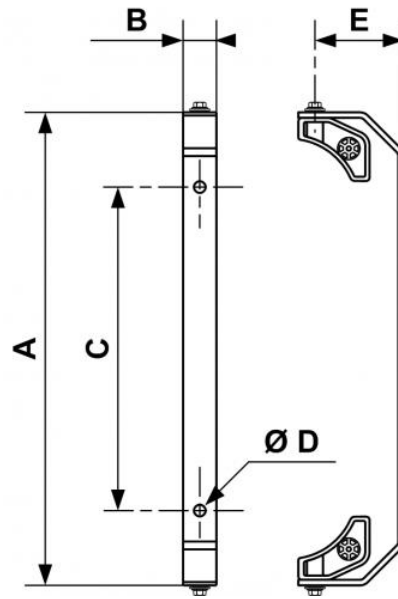

Swivel bracket for DGF hose reels

For hose reels

DGF

Construction

Treated steel

Description

Reference

DGF PIV

For hose reels

DGF

Dimensions

Reference	A mm	B mm	C mm	D mm	E mm
DGF PIV	427	30	292	10.5	80