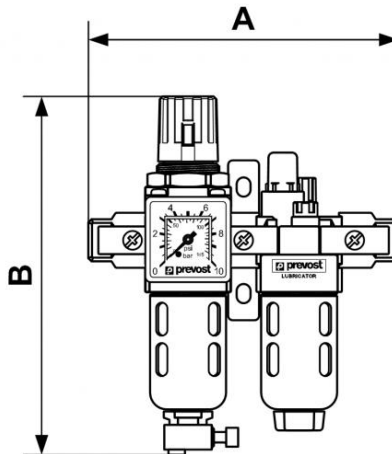

ALTO 1 - 2-piece-set - Filter-Regulator-Lubricator (gauge included) with wall bracket and quick connections

<u>BSPP female thread</u> G 1/4	<u>Flow rate (l/min at 7 bar ?P : 1bar)</u> 500	<u>Max operating pressure (bar)</u> 12	<u>Filtration (µm)</u> 25
<u>Temperature</u> +5°C to +50 °C	<u>Construction</u> Body : Aluminium Polycarbonate bowl with metallic protection	<u>Equipped with</u> Manual drain	

Description				
Reference	BSPP female thread	Flow rate (l/min at 7 bar ΔP : 1bar)	Max operating pressure (bar)	Filtration (µm)
TB PSM1	G 1/4	500	12	25

Dimensions

Reference	A mm	B mm
TB PSM1	146	170