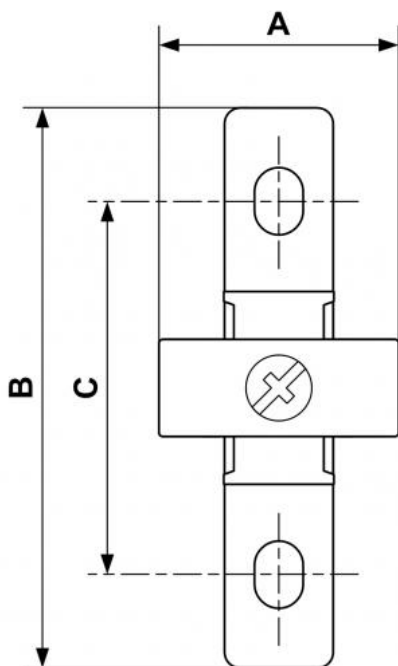

ALTO 1 - Wall bracket and seal set

Description	
Reference	Description
TA S1	- 1 set TA S1 for a G 1/4 2-piece set - 2 sets TA S1 for a G 1/4 3-piece set

Dimensions

Reference	A mm	B mm	C mm
TA S1	1.26	2.874	2.008