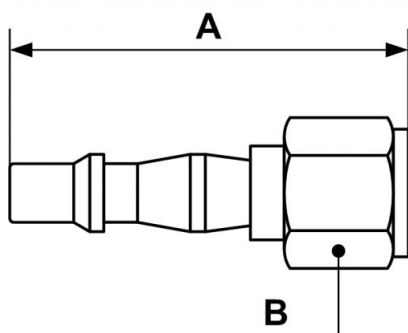

Female thread adaptor

BSPP female thread

G 1/4

ID Passage

6 mm

Construction

Treated steel Corrosion-proof treatment

Description

Reference	BSPP female thread
BRP 066101	G 1/4
BRP 066102	G 3/8

Dimensions

Reference	A mm	B mm
BRP 066101	53	17
BRP 066102	57	21