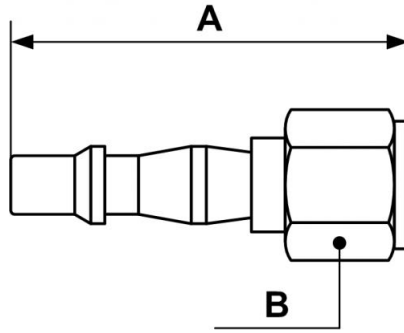

## Female thread adaptor

**BSPF female thread**

G 1/4

**ID Passage**

6 mm

**Construction**

Treated steel Corrosion-proof treatment

### Description

Reference	BSPF female thread
<b>BRP 066101</b>	G 1/4
<b>BRP 066102</b>	G 3/8

### Dimensions

Reference	A mm	B mm
<b>BRP 066101</b>	53	17
<b>BRP 066102</b>	57	21