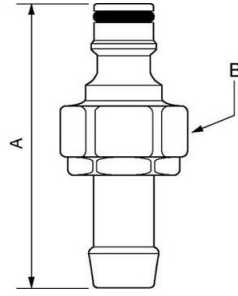

Hose tail connector

<u>For hose ID (mm)</u> 13	<u>Operating pressure</u> 0 to 10 bar	<u>Flow rate</u> 24 l/min (?P = 0,3 bar with shutter), 33,5 l/min (?P = 0,3 bar without shutter)	<u>ID Passage</u> 9 mm
<u>Temperature</u> -15°C to +60°C	<u>Construction</u> Chrome-plated brass body		

Description	
Reference	For hose ID (mm)
ELP 096813	13
ELP 096815	15
ELP 096819	19

Dimensions

Reference	A mm	B mm
ELP 096813	70	30
ELP 096815	70	30
ELP 096819	70	30