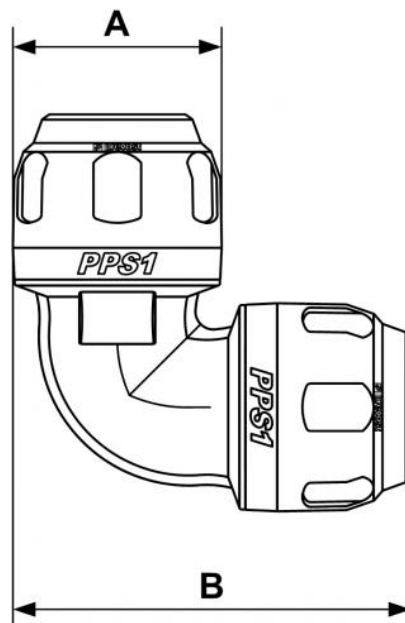

## PPS1 9C - 90° Aluminium equal female elbow fitting for pipe

**For pipe OD (mm)**

16

**Vacuum capability**

-0.98 bar (vacuum 98%)

**Highlight**

Scalable system

**Technology**

Pipe and fittings: alu.

Description

**Reference**

**PPS1 9C16**

**For pipe OD (mm)**

16

Reference	For pipe OD (mm)
PPS1 9C20	20
PPS1 9C25	25
PPS1 9C32	32
PPS1 9C40	40
PPS1 9C50	50
PPS1 9C63	63
PPS1 9C80	80
PPS1 9C100	100

## Dimensions

Reference	A mm	B mm
<b>PPS1 9C16</b>	32	62
<b>PPS1 9C20</b>	38	73
<b>PPS1 9C25</b>	46	89
<b>PPS1 9C32</b>	57	106
<b>PPS1 9C40</b>	68	135
<b>PPS1 9C50</b>	84	151
<b>PPS1 9C63</b>	100	180
<b>PPS1 9C80</b>	121	218
<b>PPS1 9C100</b>	153.5	224