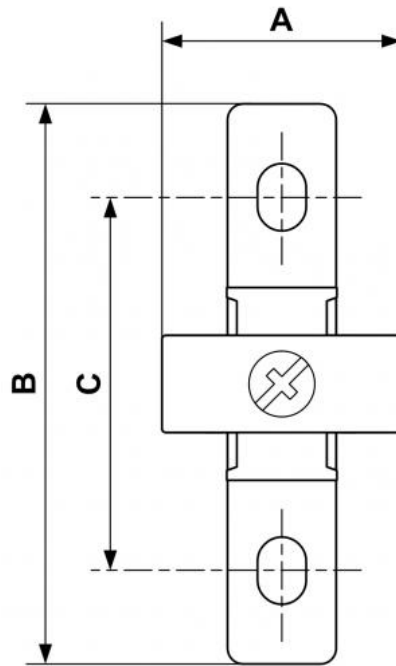

ALTO 3 - Wall bracket and seal set

Description	
Reference	Description
TA S3P	1 set TA S3 for a G 1/2 2-pieces set 2 sets TA S3 for a G 1/2 3-pieces set

Dimensions

Reference

TA S3P