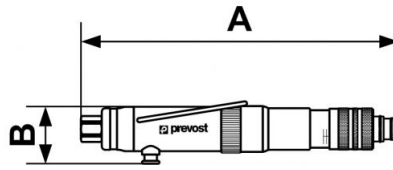

## Torque control straight air screwdriver

<b><u>Chuck type</u></b> 6.35 mm Hex. 1/4"	<b><u>Torque (Nm)</u></b> 0.4 - 2	<b><u>Consumption (l/min)</u></b> 113	<b><u>Rotation speed (rpm)</u></b> 1000
<b><u>BSPT female thread</u></b> R 1/4	<b><u>Sound level (dB(A))</u></b> 82	<b><u>Weight (kg)</u></b> 0.75	<b><u>Max operating pressure</u></b> 6,2 bar
<b><u>Applications</u></b> Automotive and industrial sectors	<b><u>Connection</u></b> Supplied with 3 adaptors: ISO 6150 B; European 7,4 mm; ARO 210		

Description							
Reference	Chuck type	Torque (Nm)	Consumption (l/min)	Rotation speed (rpm)	BSPT female thread	Sound level (dB(A))	Weight (kg)
<b>TSD S1000E</b>	6.35 mm Hex. 1/4"	0.4 - 2	113	1000	R 1/4	82	0.75

### Dimensions

Reference	A mm	B mm
<b>TSD S1000E</b>	230	41