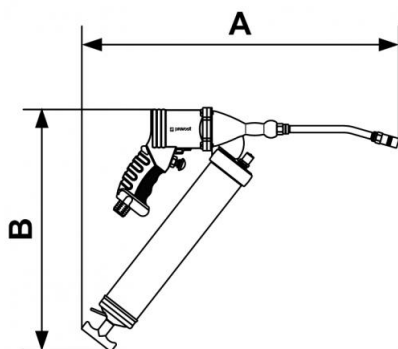

## Grease gun

<u>Consumption (l/min)</u>	<u>Capacity (cc)</u>	<u>BSPT female thread</u>	<u>Weight (kg)</u>
120	400	R 1/4	1.7
<u>Max operating pressure</u>	<u>Connection</u>		
6,2 bar	Supplied with 3 adaptors: ISO 6150 B; European 7,4 mm; ARO 210		

Description				
Reference	Consumption (l/min)	Capacity (cc)	BSPT female thread	Weight (kg)
<b>TCG GR400</b>	120	400	R 1/4	1.7

### Dimensions

Reference	A mm	B mm
<b>TCG GR400</b>	450	355