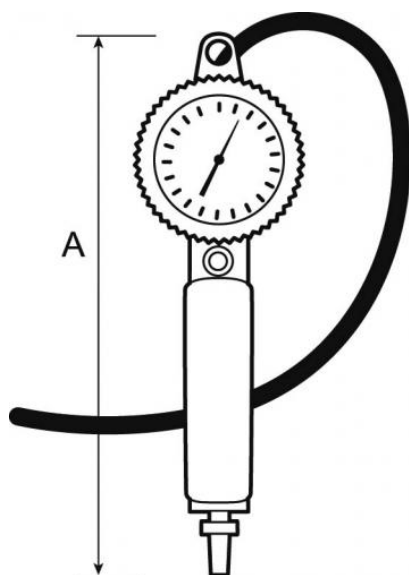

## Eurodainu model

Description				
Reference	Air inlet	Hose Ø (mm)	Hose length (m)	Graduation (bar)
<b>27101</b>	G 1/4 F	7 x 13	1.50	0.7 to 11

### Dimensions

Reference	A mm
<b>27101</b>	240