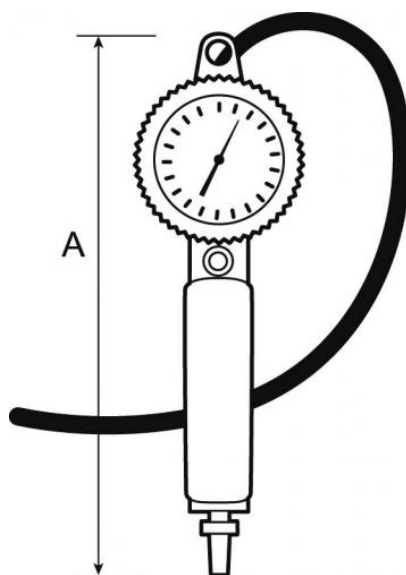

## Eurodainu model

Description				
Reference	Air inlet	Hose Ø (mm)	Hose length (m)	Graduation (bar)
<b>27101</b>	G 1/4 F	7 x 13	1.50	0.7 to 11

### Dimensions

Reference	A mm
<b>27101</b>	240