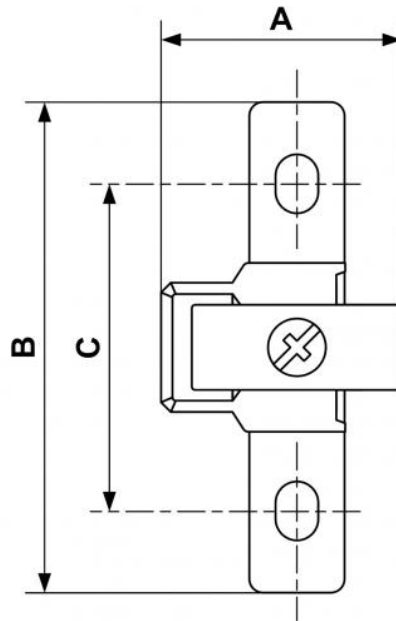

## ALTO 2 - Bracket and connection

Description	
Reference	BSPP female thread
<b>TC S2P</b>	G 3/8

## Dimensions

Reference

**TC S2P**